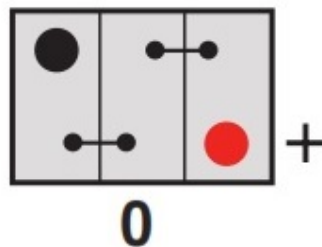

Terminal Type

T1

Standard DIN Post

Positive Terminal

Negative Terminal

Cell Assembly Layout

Battery Hold-down

Data Sheet generated on 30/05/2023 - E&OE