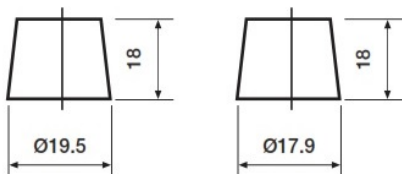

Dimensions

Length	348mm
Width	172mm
Height	216mm

Weights & Measures

Mean Weight with Acid	27kg
Acid Volume	6.3 litres

Container Features

Hold Down	N
Lid Type	Raised Plug

Technology

Technology	Sb/Sb
Separator	PE
Recommended Charge Rate	9A
Performance Marking	W1-C1-V1-E1

Terminal Type

T1

Standard DIN Post

Positive Terminal

Negative Terminal

Cell Assembly Layout

Battery Hold-down

Data Sheet generated on 30/05/2023 - E&OE